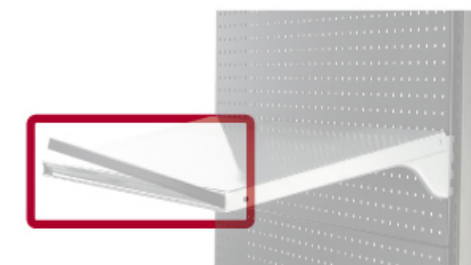

All hooks are available with electro-plated or enamel finish. We welcome requests for custom hook styles and dimensions.

C-915

Size:  
 $\varnothing$ : 3.8mm  
 L: 50, 100, 150, 200, 250, 300mm

C-934

Size:  
 T: 1.2mm  
 D: 300, 350, 400, 450

C-917

Size:  
 W: 700, 945, 1000, 1245mm  
 H: 60mm

Price Label  
 C-918

Size:  
 W: 700, 945, 1000, 1245mm

C-933

Size:  
 W: 700, 945, 1000, 1245mm  
 H: 40mm

C-900

Size:  
 TUBE: T1.2x20x20mm  
 D: 300, 400mm